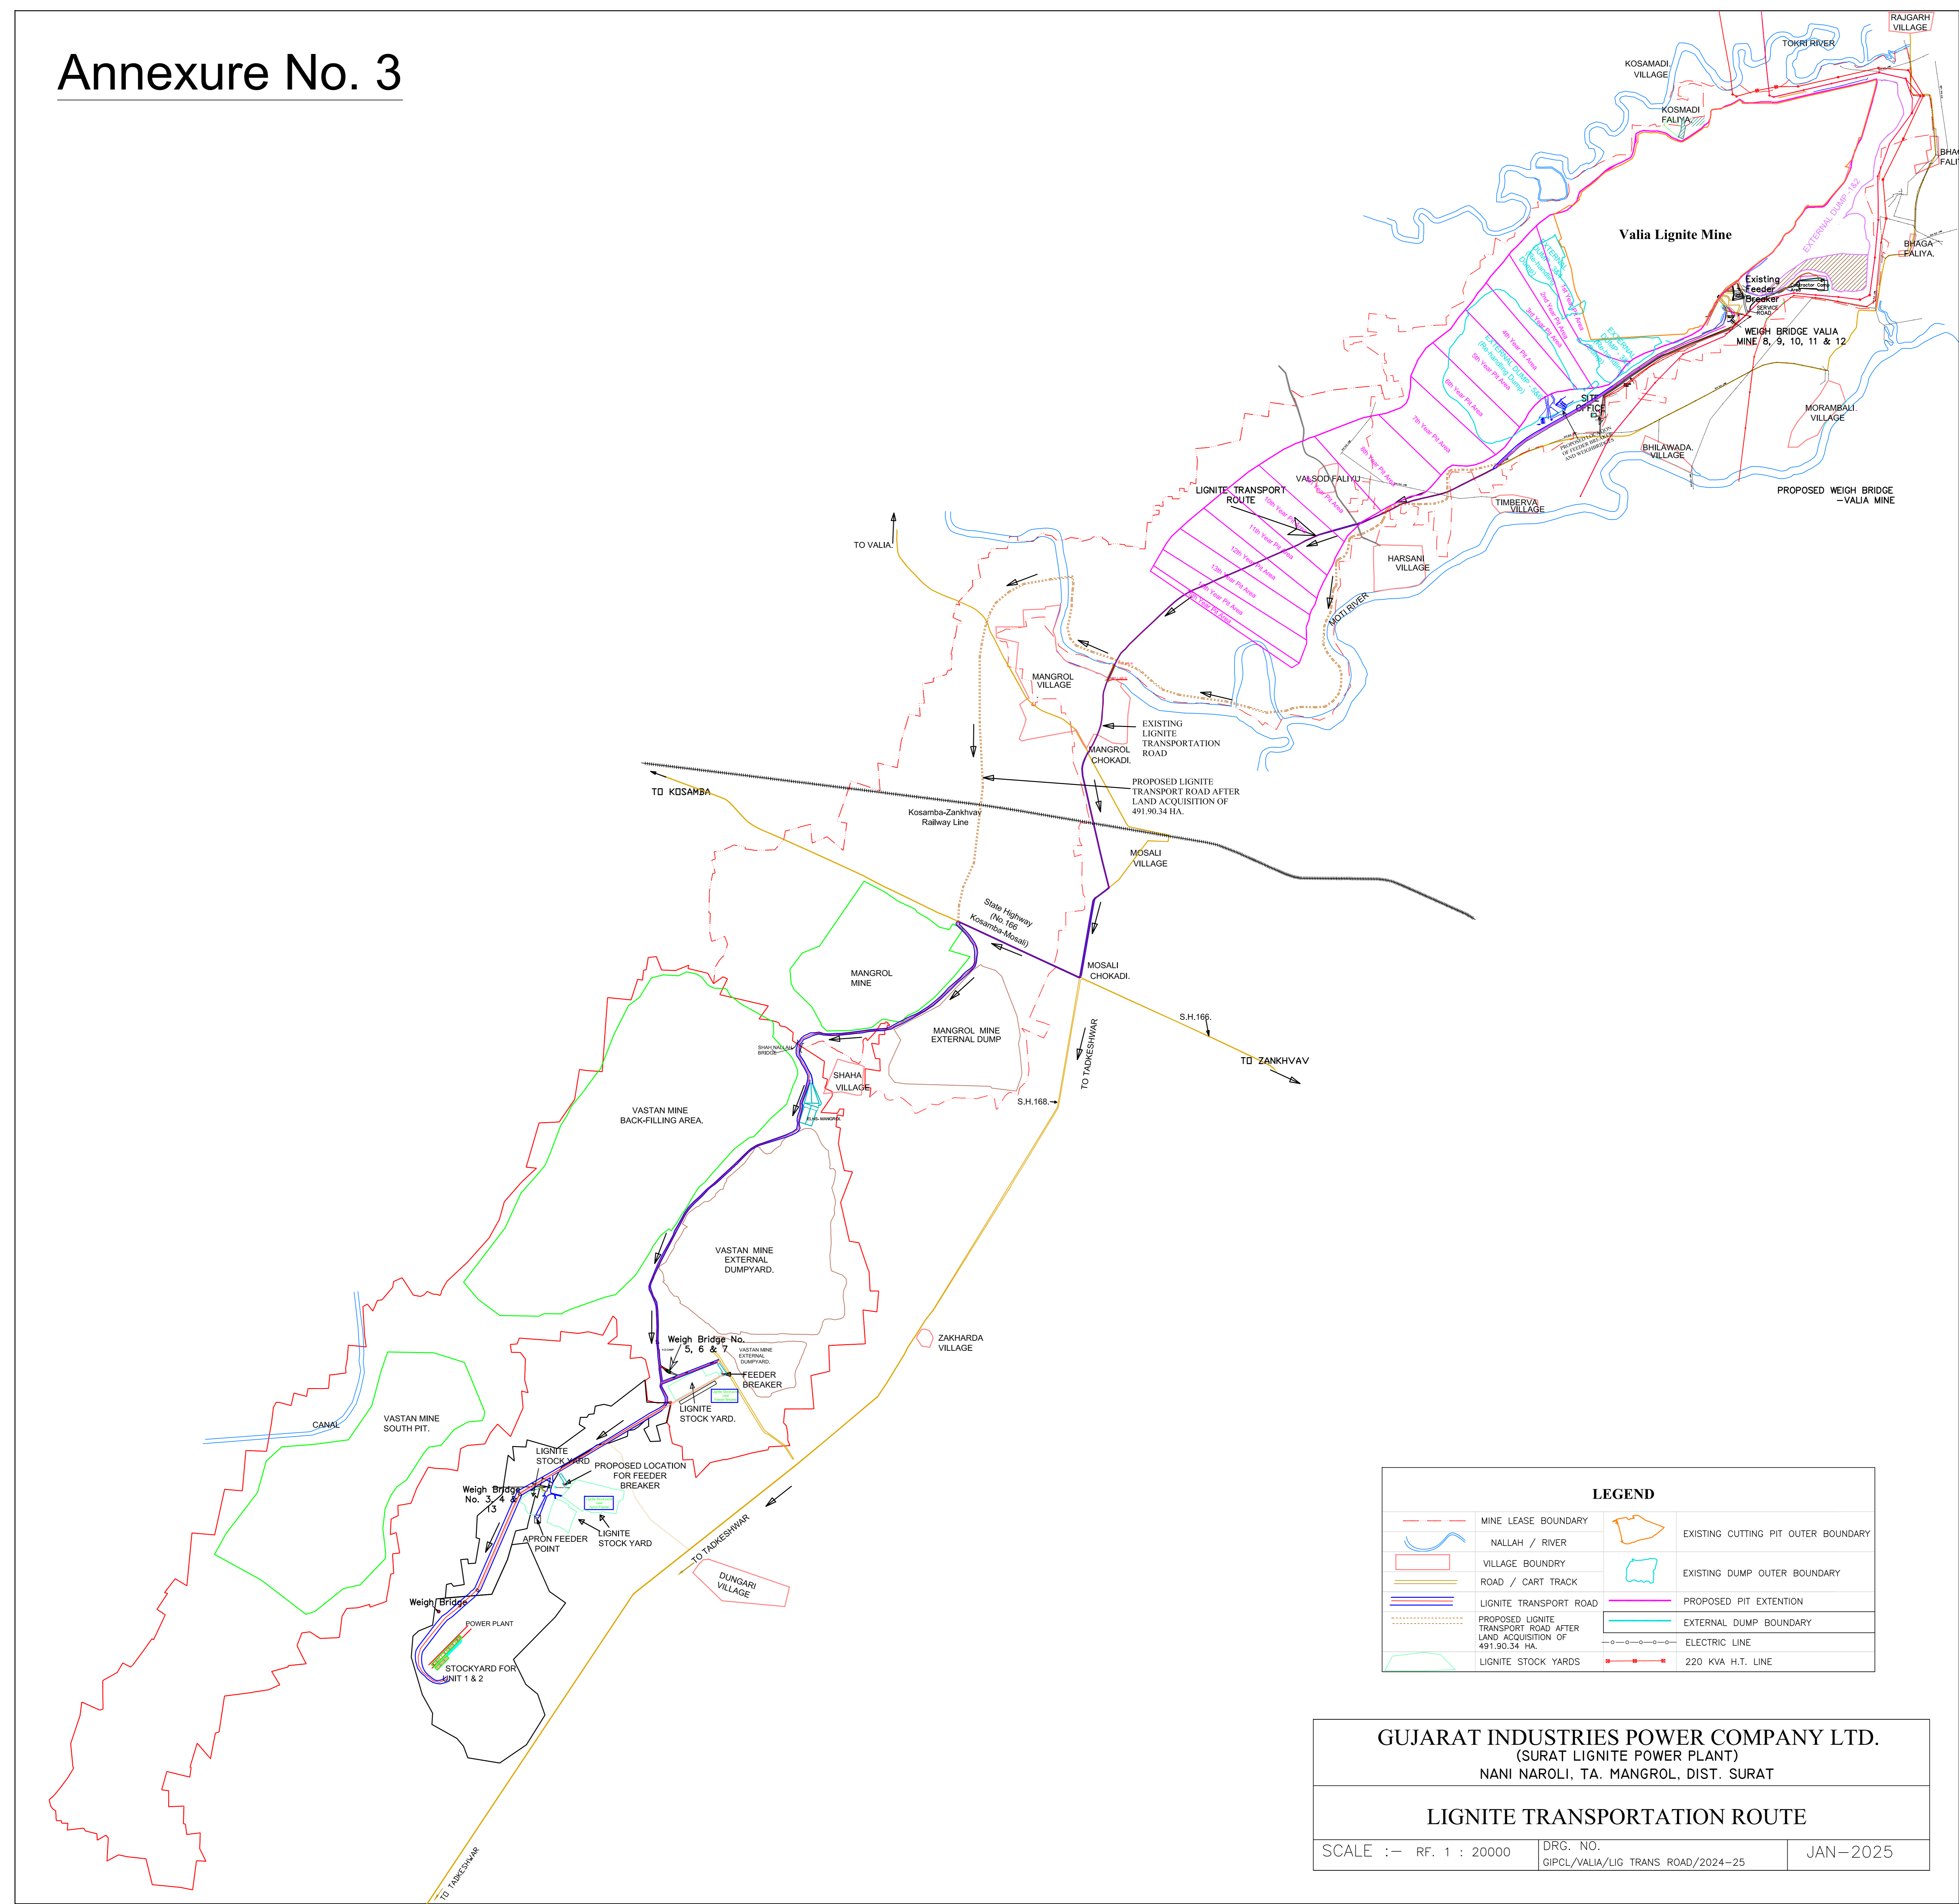

Annexure No. 3

GUJARAT INDUSTRIES POWER COMPANY LTD.
 (SURAT LIGNITE POWER PLANT)
 NANI NAROLI, TA. MANGROL, DIST. SURAT

LIGNITE TRANSPORTATION ROUTE

SCALE :- RF. 1 : 20000 DRG. NO. GIPCL/VALIA/LIG TRANS ROAD/2024-25 JAN-2025